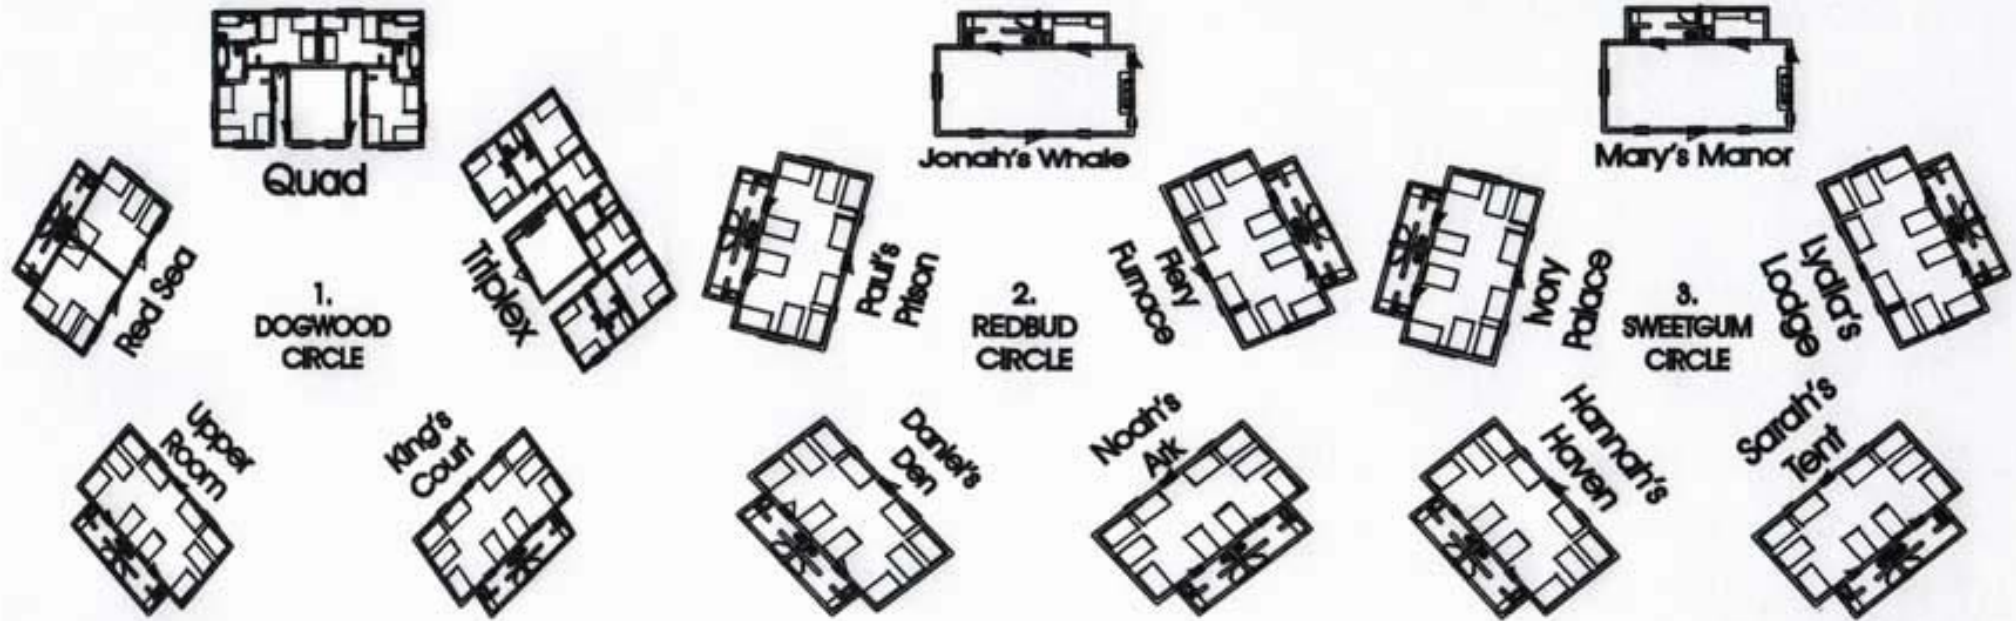

North Shore Retreat Floor Plan

- S** Single Bed
- M** Meeting Room

Quad (6 beds per room) **Triplex** (8 beds per suite) **Mary's Manor** **Jonah's Whale** ***Cabins** *(20 beds per room) **Red Sea** (10 beds per room)

Meeting Room Capacities

North Shore Meeting Room	220-270
The Loft	80-100
Mary's Manor	70-80
Jonah's Whale	70-80
Covered Rec Meeting Room	25-35
Triplex Meeting Room	15-25
Quad Meeting Room	15-25

Cabins

Upper Room	Flery Furnace
Kings's Court	Lydia's Lodge
Paul's Prison	Ivory Palace
Daniel's Den	Hannah's Haven
Noah's Ark	Sarah's Tent