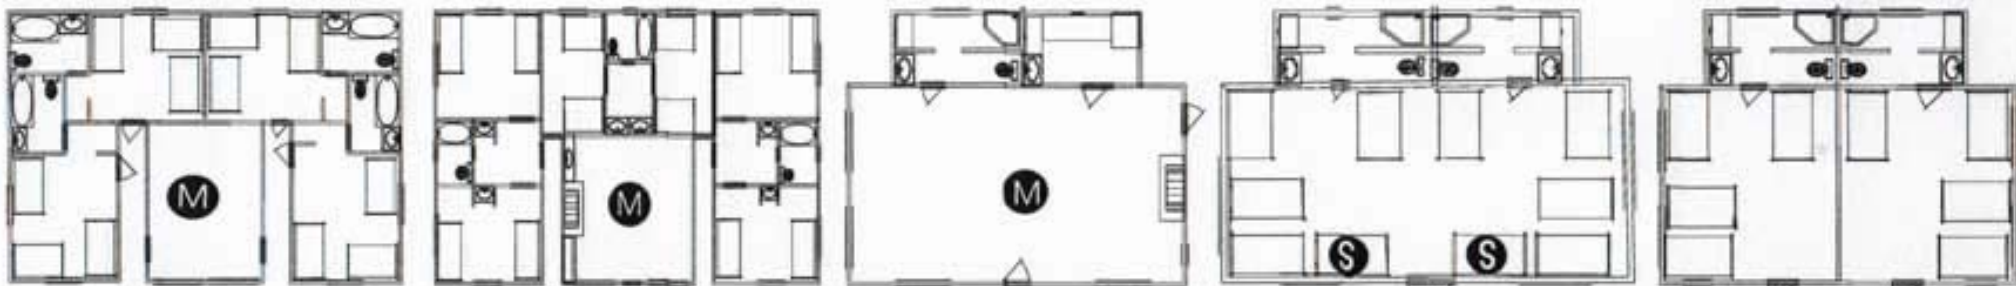

North Shore Retreat Floor Plan

- S** Single Bed
- M** Meeting Room

Quad (6 beds per room) **Triplex** (8 beds per suite) **Mary's Manor** **Jonah's Whale** ***Cabins** *(20 beds per room) **Red Sea** (10 beds per room)

Meeting Room Capacities

North Shore Meeting Room	220-270
The Loft	80-100
Mary's Manor	70-80
Jonah's Whale	70-80
Covered Rec Meeting Room	25-35
Triplex Meeting Room	15-25
Quad Meeting Room	15-25

Cabins

Upper Room	Flery Furnace
Kings's Court	Lydia's Lodge
Paul's Prison	Ivory Palace
Daniel's Den	Hannah's Haven
Noah's Ark	Sarah's Tent